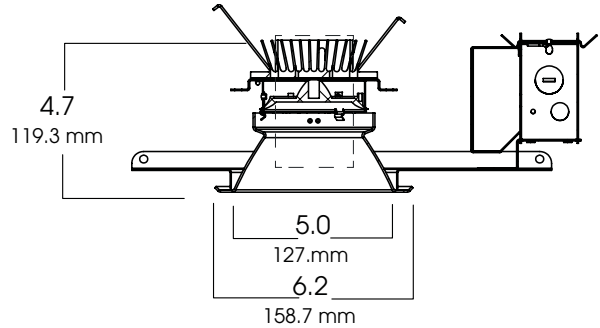

FEATURES & SPECIFICATIONS:

- Round 20/30/40 watt downlight series.
- All LED modules and drivers are replaceable and up-gradeable.
- 50,000 hours rated LED system life.
- Trim supports a variety of lens /accessory options.
- Intended for Non-IC new construction.
- Frame constructed of 20 galvanized steel.
- Supplied with 27" long, galvanized steel bar hangers.
- Dimming available. (See page 1-444)
- EM available. (See page 1-446)
- Manufactured and built to UL standard No 8750.

Max Ceiling Thickness: 1.5 (38.1 mm)
Ceiling Cutout: 5.6 ø (142.2 mm ø)
Fixture Weight: 4.7 lbs

KELVIN°	WATTAGE	LUMENS
27K°	30W	1280
	40W	1640
31K°	30W	1400
	40W	1800
35K°	30W	1520
	40W	1855
41K°	30W	1650
	40W	2100
51K°	30W	1900
	40W	2400

*Other wattages and Color temps (K°) available. Contact Factory

CROSS-SECTION