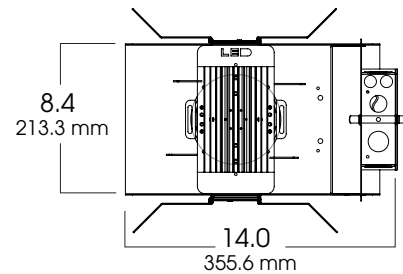

Max Ceiling Thickness: 1.5 (38.1 mm)
Ceiling Cutout: 5.6 ø (142.2 mm ø)
Fixture Weight: 4.7 lbs

KELVIN°	WATTAGE	LUMENS
27K°	30W	1280
	40W	1640
31K°	30W	1400
	40W	1800
35K°	30W	1520
	40W	1855
41K°	30W	1650
	40W	2100
51K°	30W	1900
	40W	2400

*Other wattages and Color temps (K°) available. Contact Factory

CROSS-SECTION

TOP VIEW

SERIES	LED	KELVIN	BEAM	VOLTAGE	OPTIONS	TRIM / FINISH	TRIM OPTIONS
SGE5LED- Spectrum INFINIUM™ 5" LED Downlight	20w	27K -2700° K	ND (12°)	E1 -Electronic,120V E2 -Electronic,277V	BH6 -Expandable Bar Hangers, 6" - 12"	AR5454-MW -Matte White (standard)	SO -Micro Prism Solite™ lens (standard)
	30w	31K -3100° K	MD (22°)	DS101 -Spectrum 0-10v Dimming 120v DS102 -Spectrum 0-10v Dimming 277v DLTE1 -Lutron 2 Wire Phase Dimming 120v ONLY DL33X -Lutron Hi-Lume Dimming 120v/277v DL3EX -Lutron ECOSYSTEM Dimming 120v/277v Dimming: See Page 1-444	BH12 -Expandable Bar Hangers, 12" - 24"	SG -Semi-Diffuse Low Iridescent clear	PG -Prismatic Glass
	40w	41K -4100° K	WD (38°)		CB24 -C-Channel bars (1-470) FS -Fuse Holder and Huse CCEA -Chicago Ceiling Plenum CCEA 1-480 CR -Corrosion Resistant (1-460) PR -Plaster Ring (1-430) TBC -T-bar clips (1-475) EMLED -Emergency Back-up Battery (1-423) GR -Goof Ring (1-470) SCA -Slope Ceiling Adaptor (1-435)	HZ -Matte Low Iridescent WE -Wheat Alzak MB -Matte Black CC -Custom Color PF -Polished Flange WF -White Flange	GL -Clear Glass FG -Frosted Glass GS -Gasket WL -Wet Location DEC -Decorative Trims
	51K -5100° K						
SGE5LED	40W	31K	MD	E1	EMLED	AR5454 SG	GS